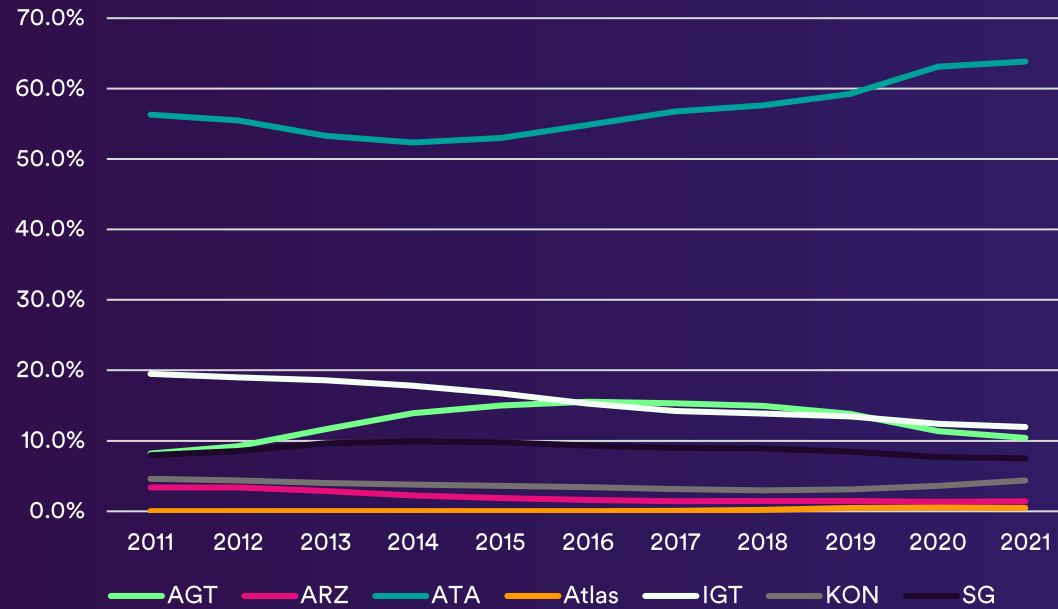

MARKET OVERVIEW

JURISDICTION	EGM'S
NSW/ACT	96,530
QLD	44,338
VIC	29,197
NT	4,198
TAS	3,581
SA	13,507
WA	2,600
NZ	17,800
Total	210,251

BIGGEST OPERATORS IN AUS

Make up ~ 25% of the Australian Market

MARKETS: AUSTRALIAN

MARKETS: ASIA

- Love Links
- Big Signage
- Choice within games (5 Dragons)
- Spans across numerous countries
Mainly Macau, Singapore,
Philippines and Vietnam

MARKETS: AUSTRALIAN

- ANZ markets is a REPEAT CUSTOMER/ LOCAL market.
- Smaller but more venues compared to US & Asia. Mostly near housing and suburbs.
- Most gaming is based around social events, going for a drink, dinner, quick unwind.
- This is unlike most parts of US or Asia where gaming is based on trips or getaways.

MANUFACTURERS

NSW % OF MARKET

NSW CLUBS

NSW HOTELS

JACKPOT BREAKDOWN NSW

POPULAR GAMES IN AUS

MOST EGM's BY GAME FAMILIES

RANKING	GAME FAMILY	MANUFACTURER
1st	Dragon Link	ARISTOCRAT
2nd	Lightning Link	ARISTOCRAT
3rd	Players Choice	ARISTOCRAT
4th	Dragon Cash	ARISTOCRAT
5th	Lightning Cash	ARISTOCRAT
6th	Choys Kingdom	ARISTOCRAT
7th	Multistar	IGT
8th	All Aboard	KONAMI
9th	5 Dragons	ARISTOCRAT
10th	Lock It Link	SCIENTIFIC GAMES