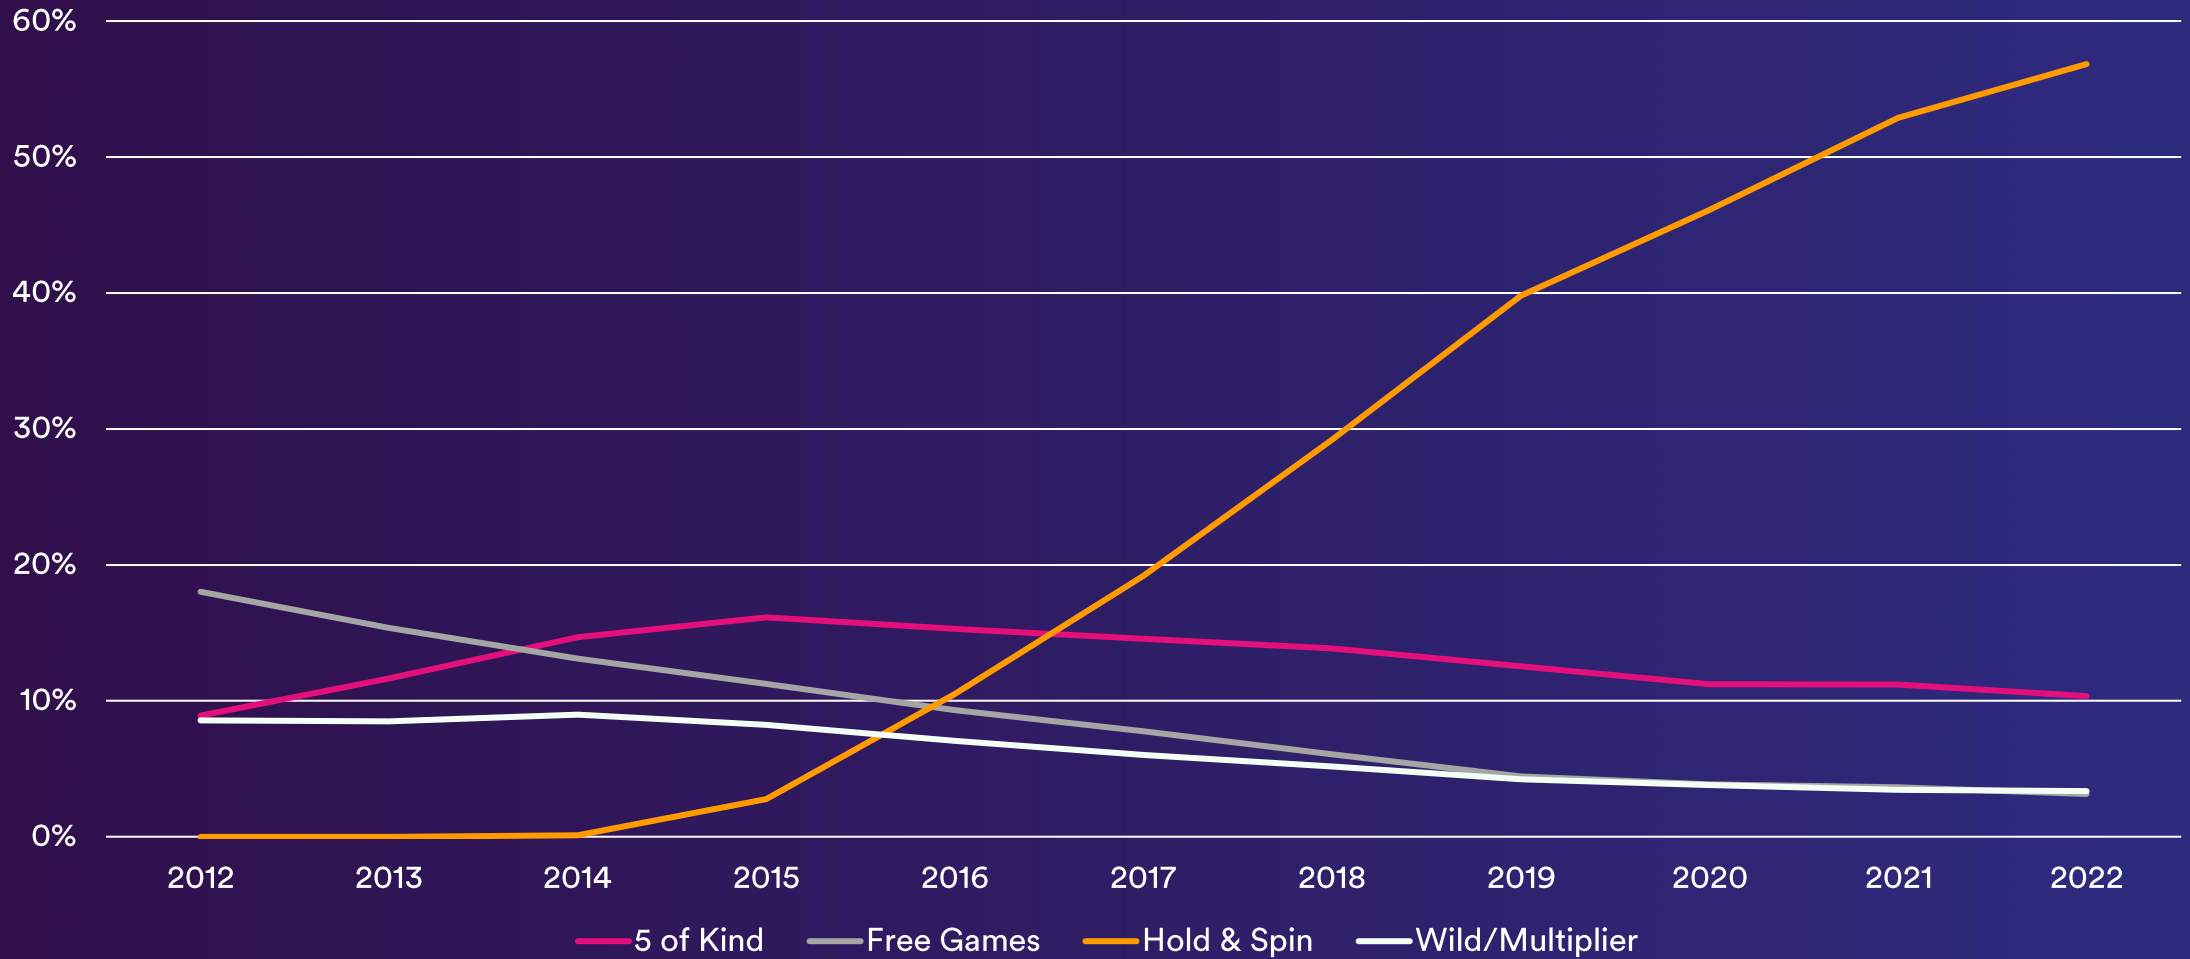

AUSTRALIAN GAME FEATURES