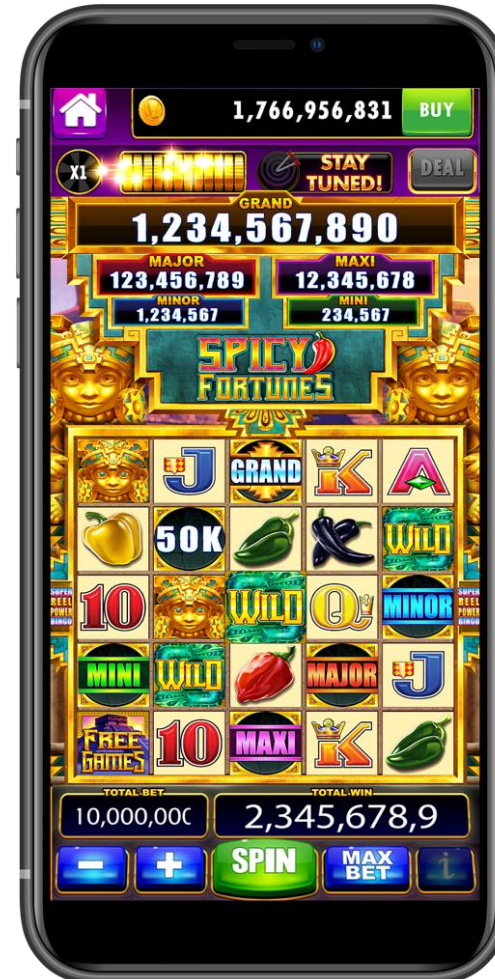

**TONY ALREADY SAID THAT WHY ARE YOU
TELLING ME !!!!**

DIGITAL SHIFT

- In 2018 Spicy Fortunes was introduced onto Cashman casino
- The game has a bingo matrix on top of a 5x5 slot game
- If a cash on reel prize is landed on the slot game, it is held on the bingo card above
- Form a bingo line and win the prizes

DIGITAL SHIFT

Version A

Version B

DIGITAL SHIFT