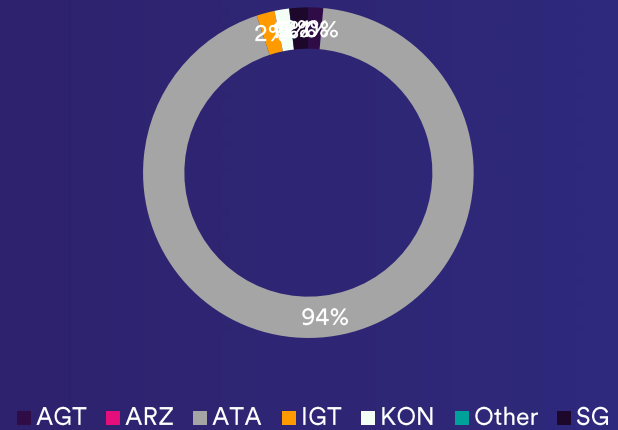

MANUFACTURERS

NSW % OF MARKET

NSW CLUBS

NSW HOTELS

JACKPOT BREAKDOWN NSW

POPULAR GAMES IN AUS

MOST EGM's BY GAME FAMILIES

RANKING	GAME FAMILY	MANUFACTURER
1st	Dragon Link	ARISTOCRAT
2nd	Lightning Link	ARISTOCRAT
3rd	Players Choice	ARISTOCRAT
4th	Dragon Cash	ARISTOCRAT
5th	Lightning Cash	ARISTOCRAT
6th	Choys Kingdom	ARISTOCRAT
7th	Multistar	IGT
8th	All Aboard	KONAMI
9th	5 Dragons	ARISTOCRAT
10th	Lock It Link	SCIENTIFIC GAMES