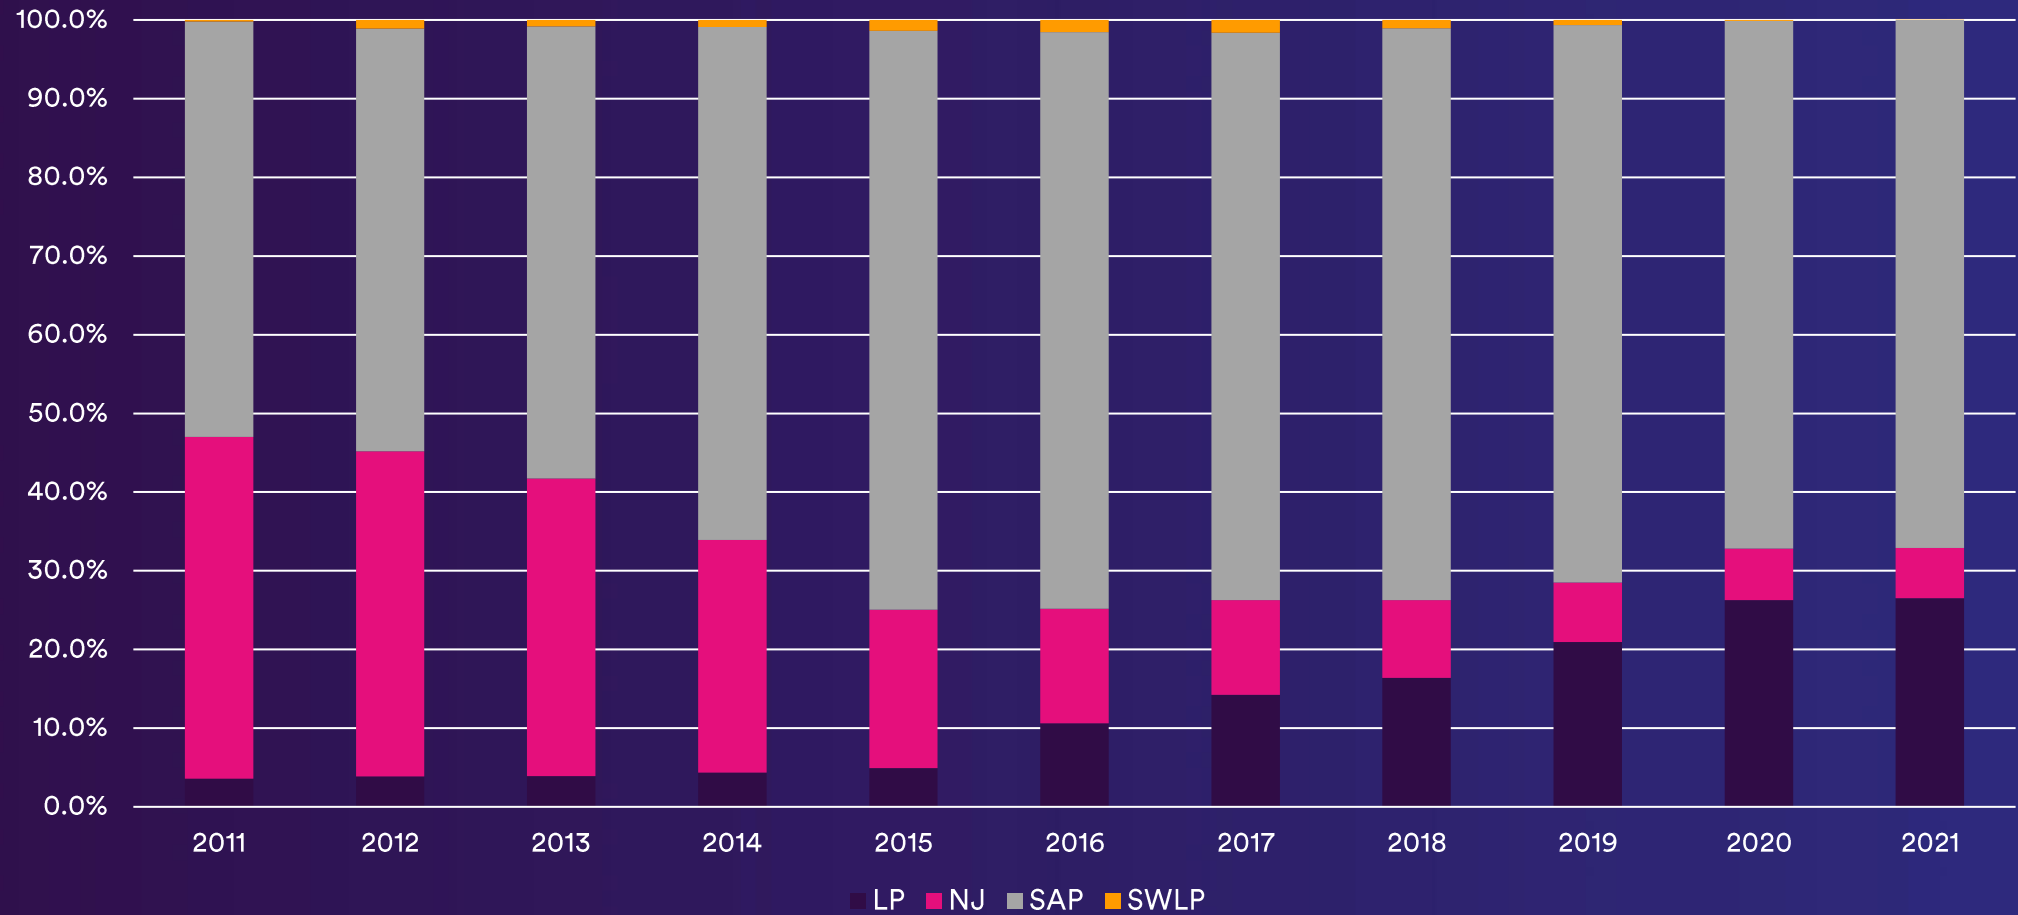

MANUFACTURERS

NSW % OF MARKET

NSW CLUBS

NSW HOTELS

JACKPOT BREAKDOWN NSW

POPULAR GAMES IN AUS

MOST EGM's BY GAME FAMILIES

RANKING	GAME FAMILY	MANUFACTURER
1st	Dragon Link	ARISTOCRAT
2nd	Lightning Link	ARISTOCRAT
3rd	Players Choice	ARISTOCRAT
4th	Dragon Cash	ARISTOCRAT
5th	Lightning Cash	ARISTOCRAT
6th	Choys Kingdom	ARISTOCRAT
7th	Multistar	IGT
8th	All Aboard	KONAMI
9th	5 Dragons	ARISTOCRAT
10th	Lock It Link	SCIENTIFIC GAMES