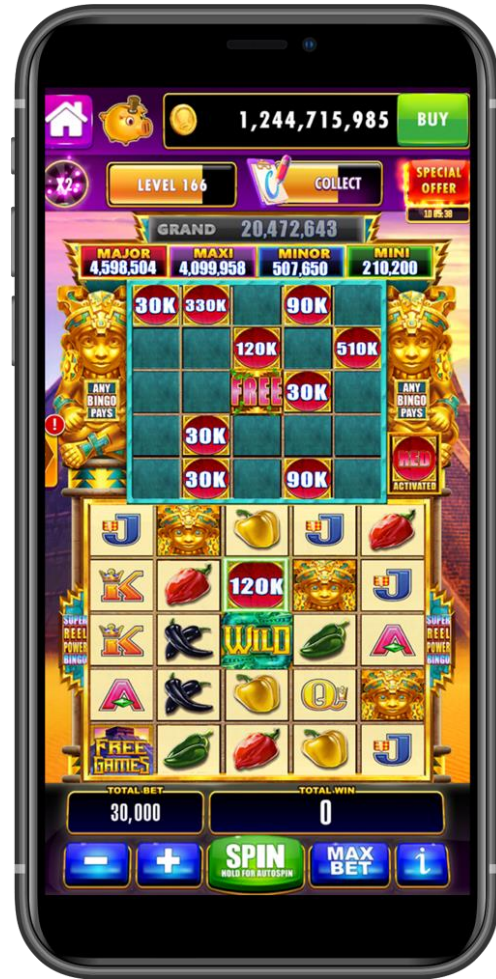

DIGITAL SHIFT

Version A