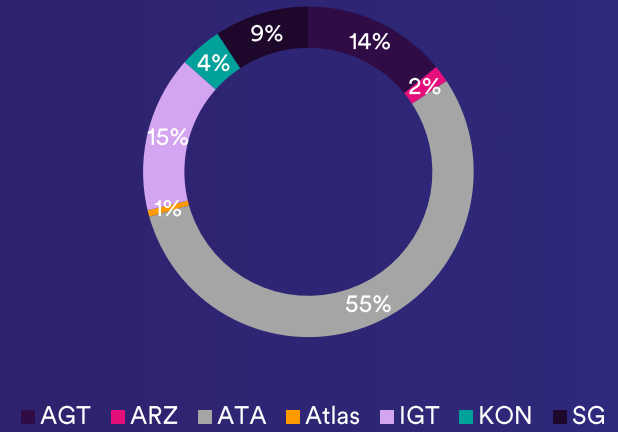

MARKET OVERVIEW

JURISDICTION	EGM'S
NSW/ACT	96,530
QLD	44,338
VIC	29,197
NT	4,198
TAS	3,581
SA	13,507
WA	2,600
NZ	17,800
Total	210,251

BIGGEST OPERATORS IN AUS

Make up ~ 25% of the Australian Market

MARKETS: AUSTRALIAN

MARKETS: ASIA

- Love Links
- Big Signage
- Choice within games (5 Dragons)
- Spans across numerous countries
Mainly Macau, Singapore,
Philippines and Vietnam

MARKETS: AUSTRALIAN

- ANZ markets is a REPEAT CUSTOMER/ LOCAL market.
- Smaller but more venues compared to US & Asia. Mostly near housing and suburbs.
- Most gaming is based around social events, going for a drink, dinner, quick unwind.
- This is unlike most parts of US or Asia where gaming is based on trips or getaways.

MANUFACTURERS

NSW % OF MARKET

NSW CLUBS

NSW HOTELS

JACKPOT BREAKDOWN NSW

POPULAR GAMES IN AUS

MOST EGM's BY GAME FAMILIES

RANKING	GAME FAMILY	MANUFACTURER
1st	Dragon Link	ARISTOCRAT
2nd	Lightning Link	ARISTOCRAT
3rd	Players Choice	ARISTOCRAT
4th	Dragon Cash	ARISTOCRAT
5th	Lightning Cash	ARISTOCRAT
6th	Choys Kingdom	ARISTOCRAT
7th	Multistar	IGT
8th	All Aboard	KONAMI
9th	5 Dragons	ARISTOCRAT
10th	Lock It Link	SCIENTIFIC GAMES