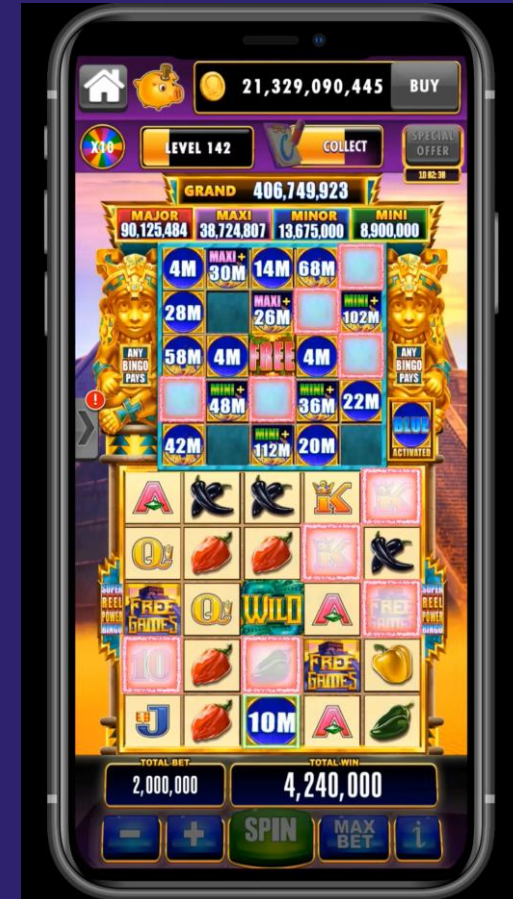

Strategy

Mahjong

Brain Teaser

Marble Popper

Word

Plarium is dedicated to creating outstanding mobile and social experiences for hardcore and casual gamers worldwide.

With over 290 million registered users, we're proud to be consistently ranked among the world's top hardcore game developers.

**TONY ALREADY SAID THAT WHY ARE YOU
TELLING ME !!!!**

DIGITAL SHIFT

- In 2018 Spicy Fortunes was introduced onto Cashman casino
- The game has a bingo matrix on top of a 5x5 slot game
- If a cash on reel prize is landed on the slot game, it is held on the bingo card above
- Form a bingo line and win the prizes