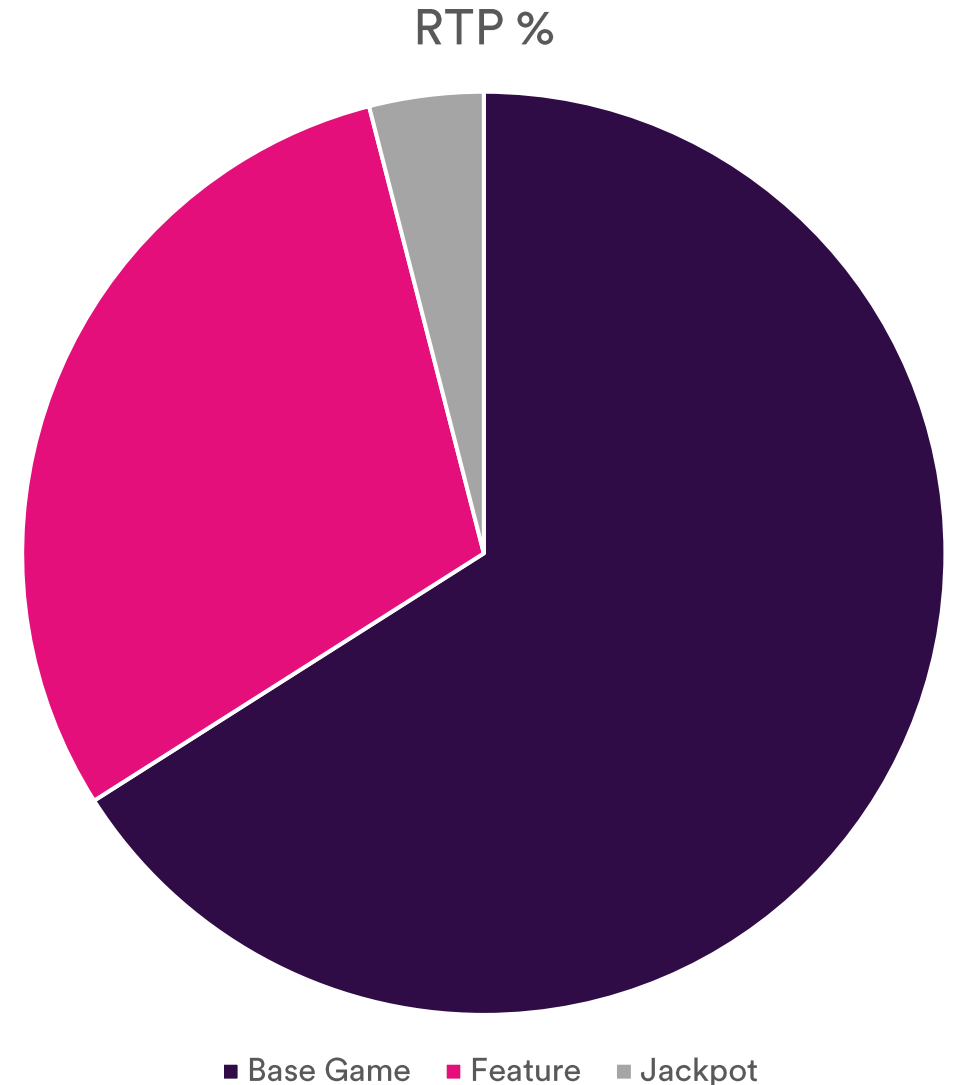

PRE LIGHTNING

Lines: 15 – 25 lines

Jackpot: SAP or None

RTP: 88 – 90%

Feature Hit Rates: 120 – 130 games

Significant wins came from feature
and also from 5 of a kind wins