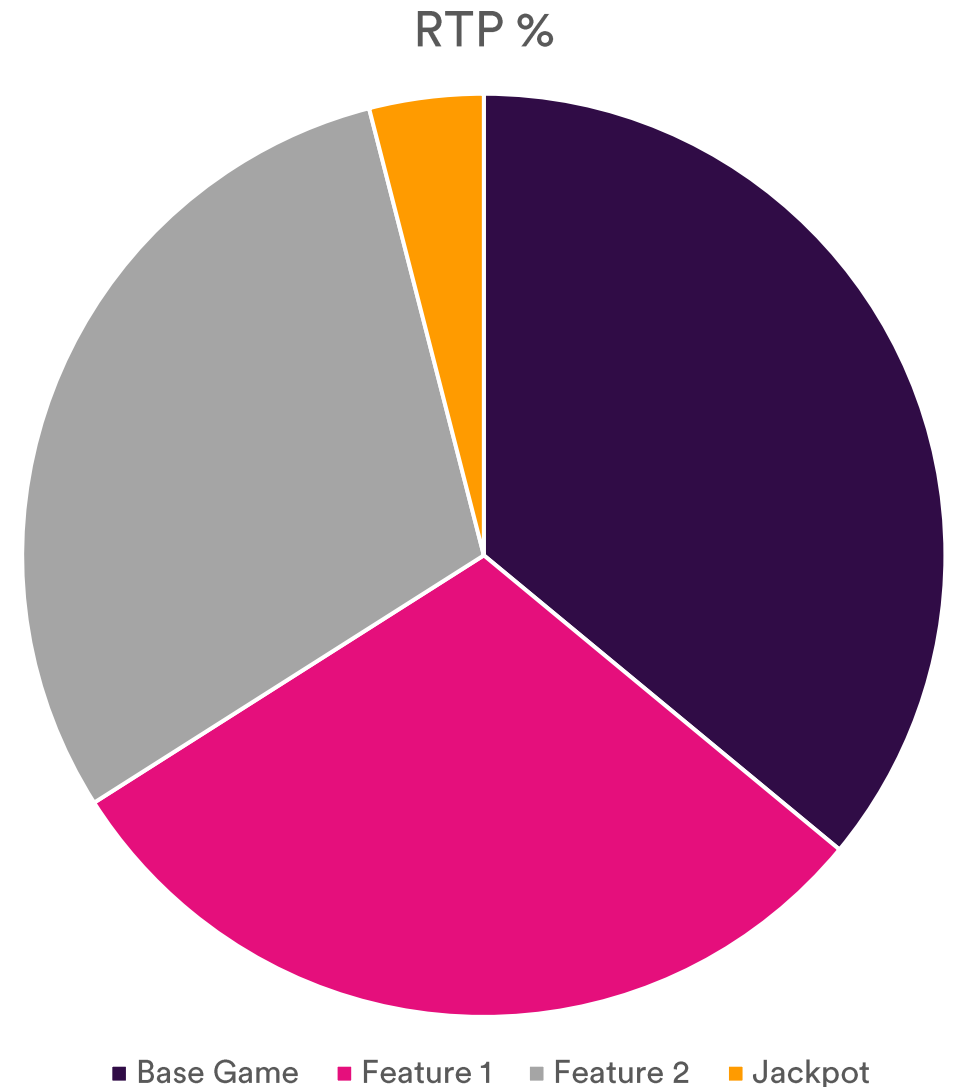

- RTP
- Increased RTP compared to other games at the time

- Multi Denomination
- 1c, 2c, 5c and 10c

POST LIGHTNING

Lines: 50 lines 

Jackpot: LINK or SAP

RTP: 90 - 93% 

Feature Hit Rates: 60 - 70 games 

Significant wins came from features only
(Pretty Much)