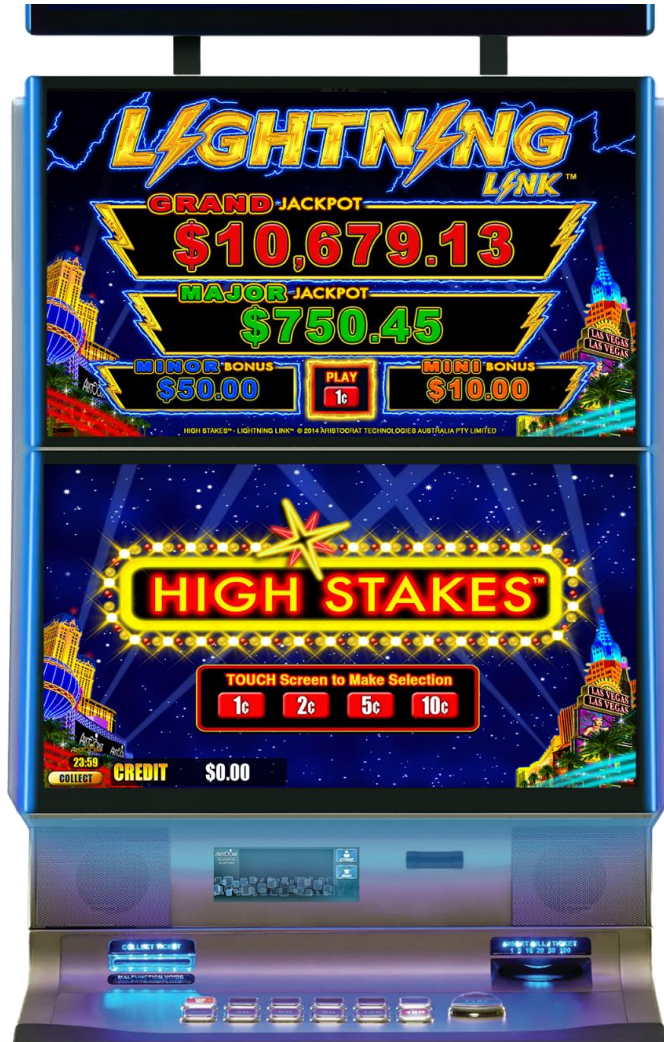

LIGHTNING LINK/CASH

1. Jackpot Configuration's
2. Several Start up options for a link value
   - $500 Major that has a high frequency of triggering
   - 2 SCALABLE BONUSES

1. RTP
2. Increased RTP compared to other games at the time

1. Multi Denomination
2. 1c, 2c, 5c and 10c